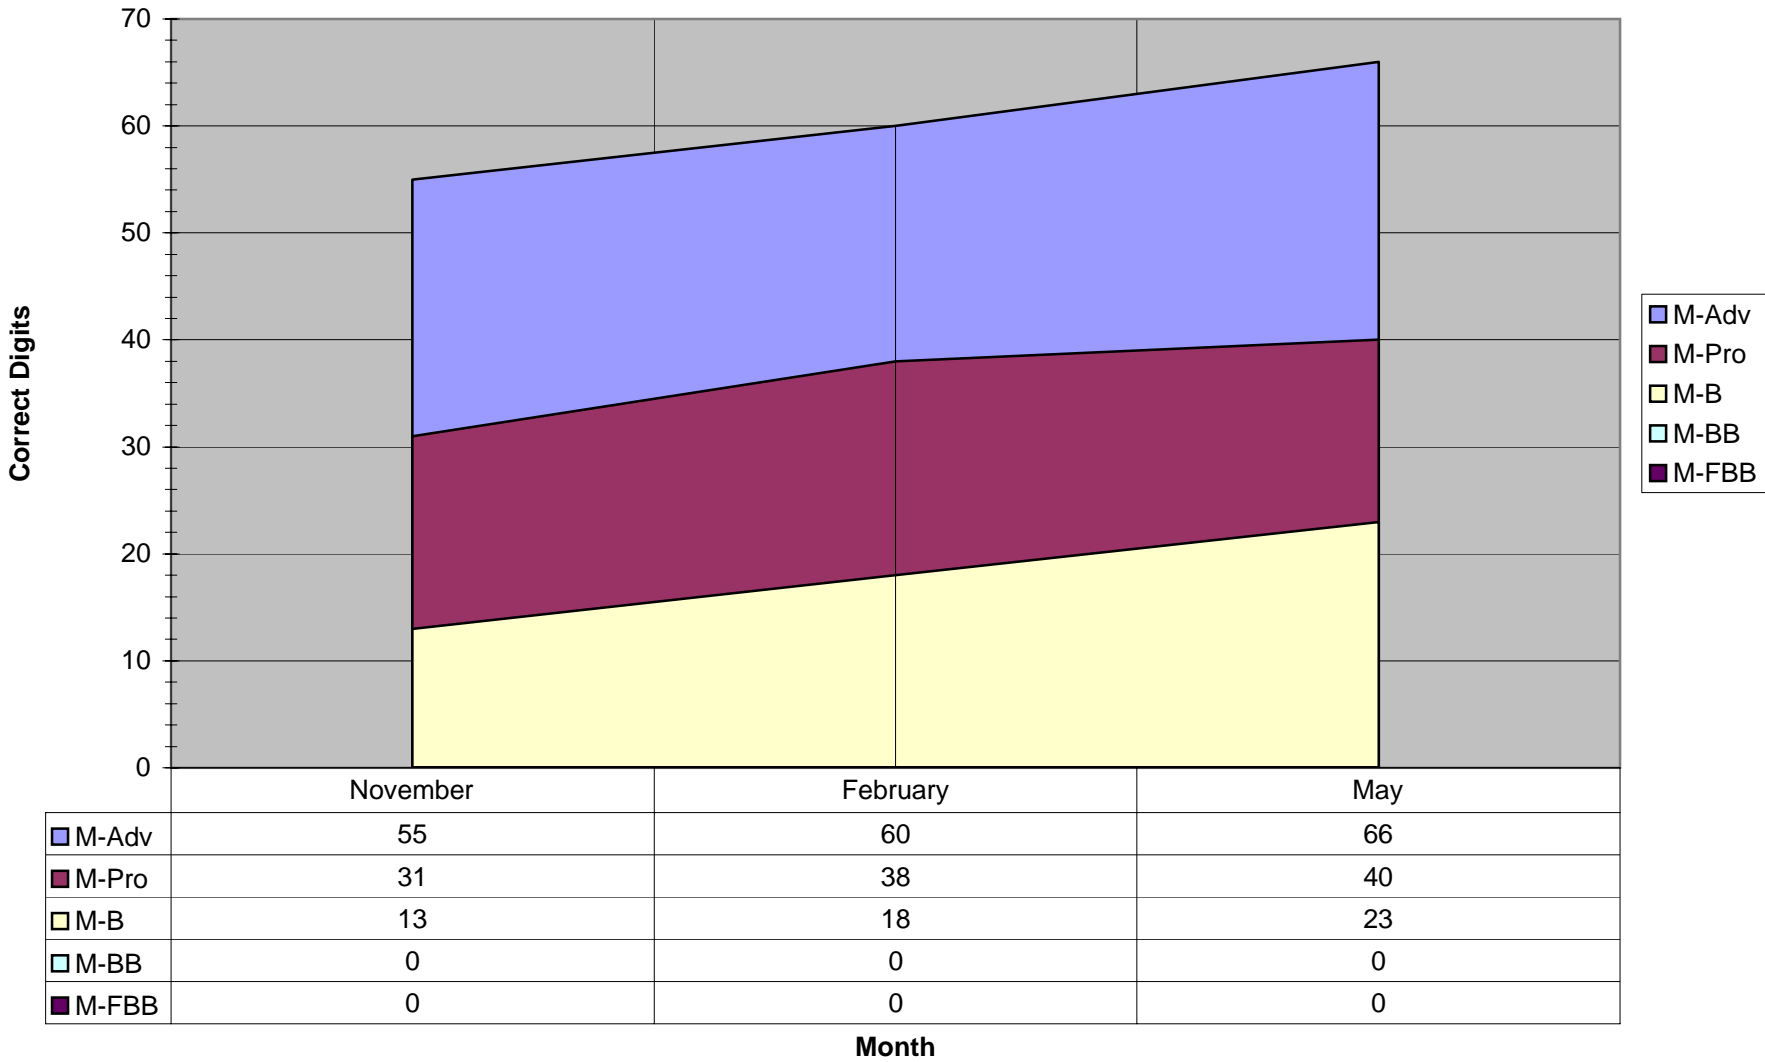

### WPUSD 2nd Grade Math CBM/CST

M-Adv	55	60	66
M-Pro	31	38	40
M-B	13	18	23
M-BB	0	0	0
M-FBB	0	0	0

**Month**